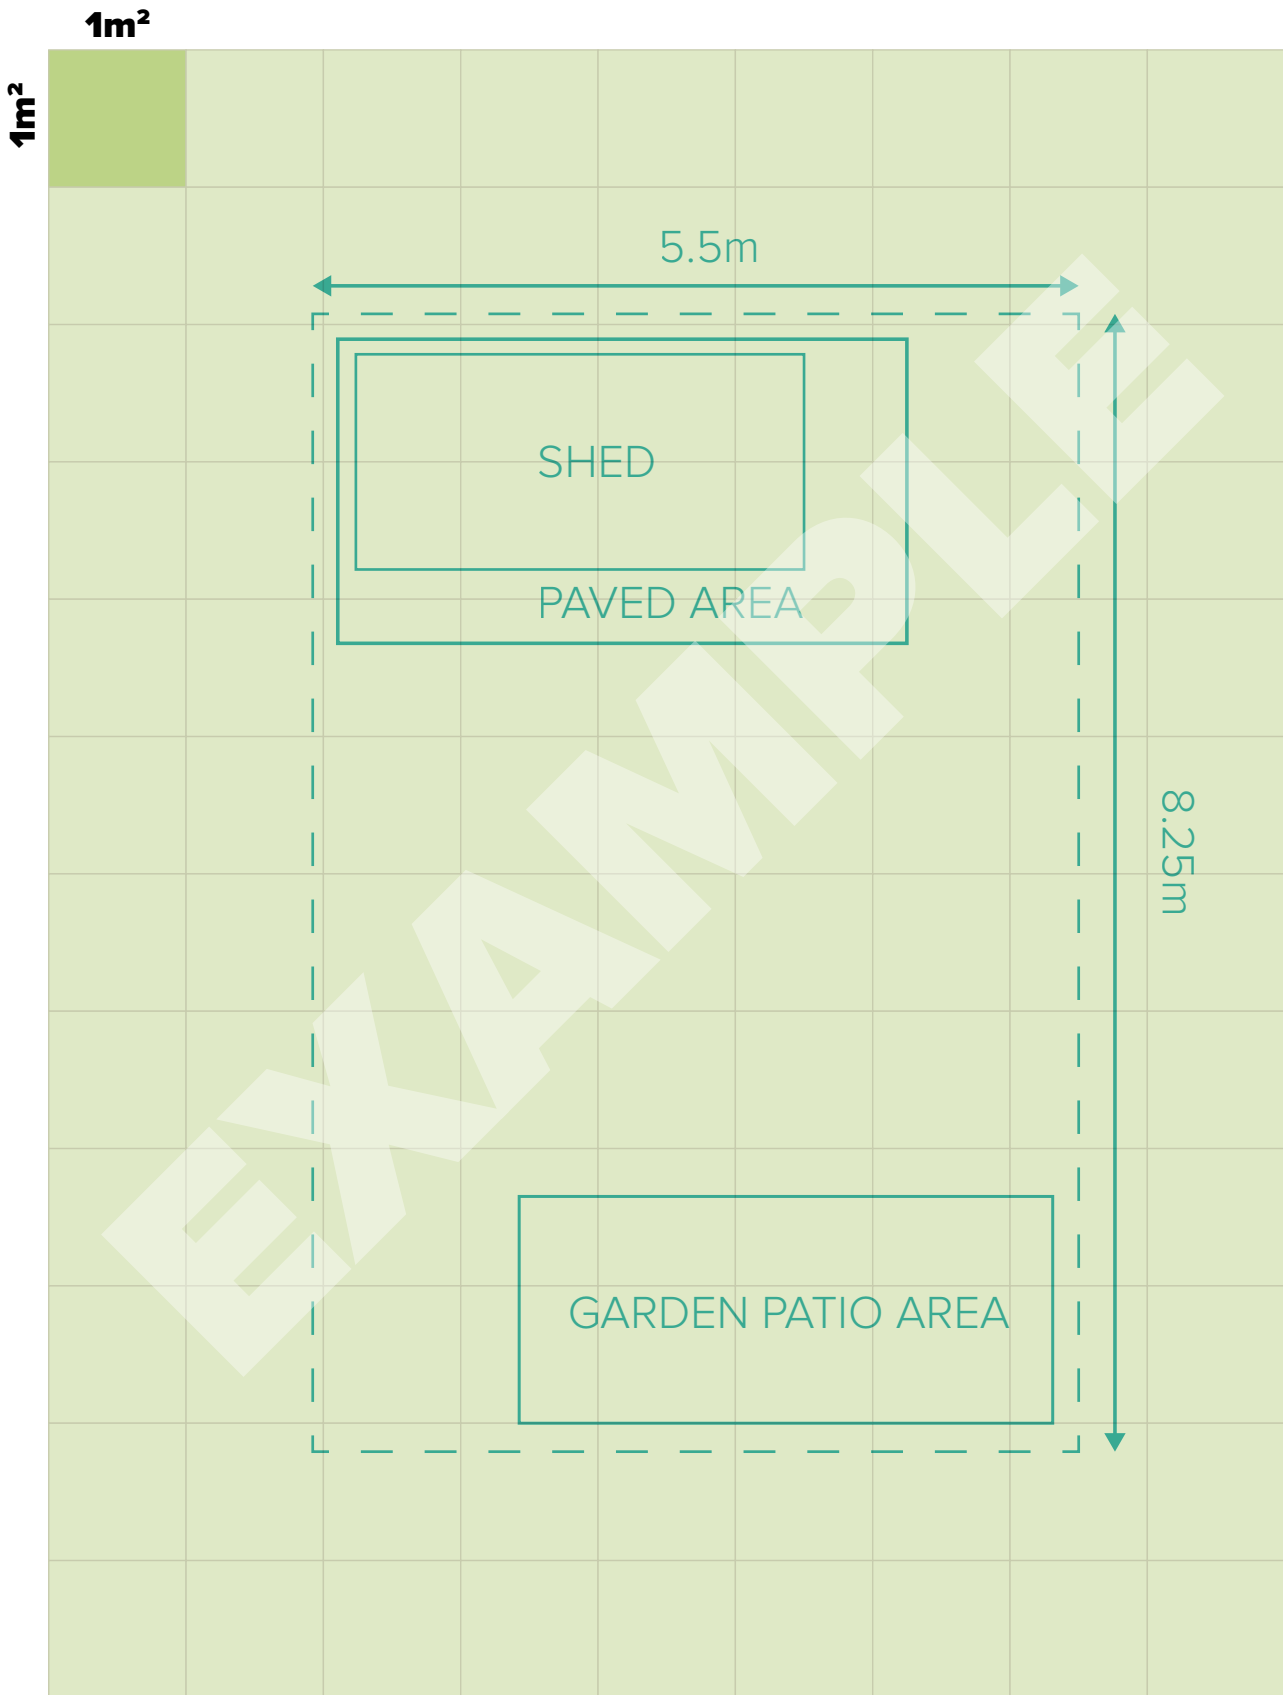

PLAN YOUR PROJECT READY TO INSTALL

To place an order visit us at:

WWW.BUZZGRASS.COM

Or give us a call on:

01900 811970